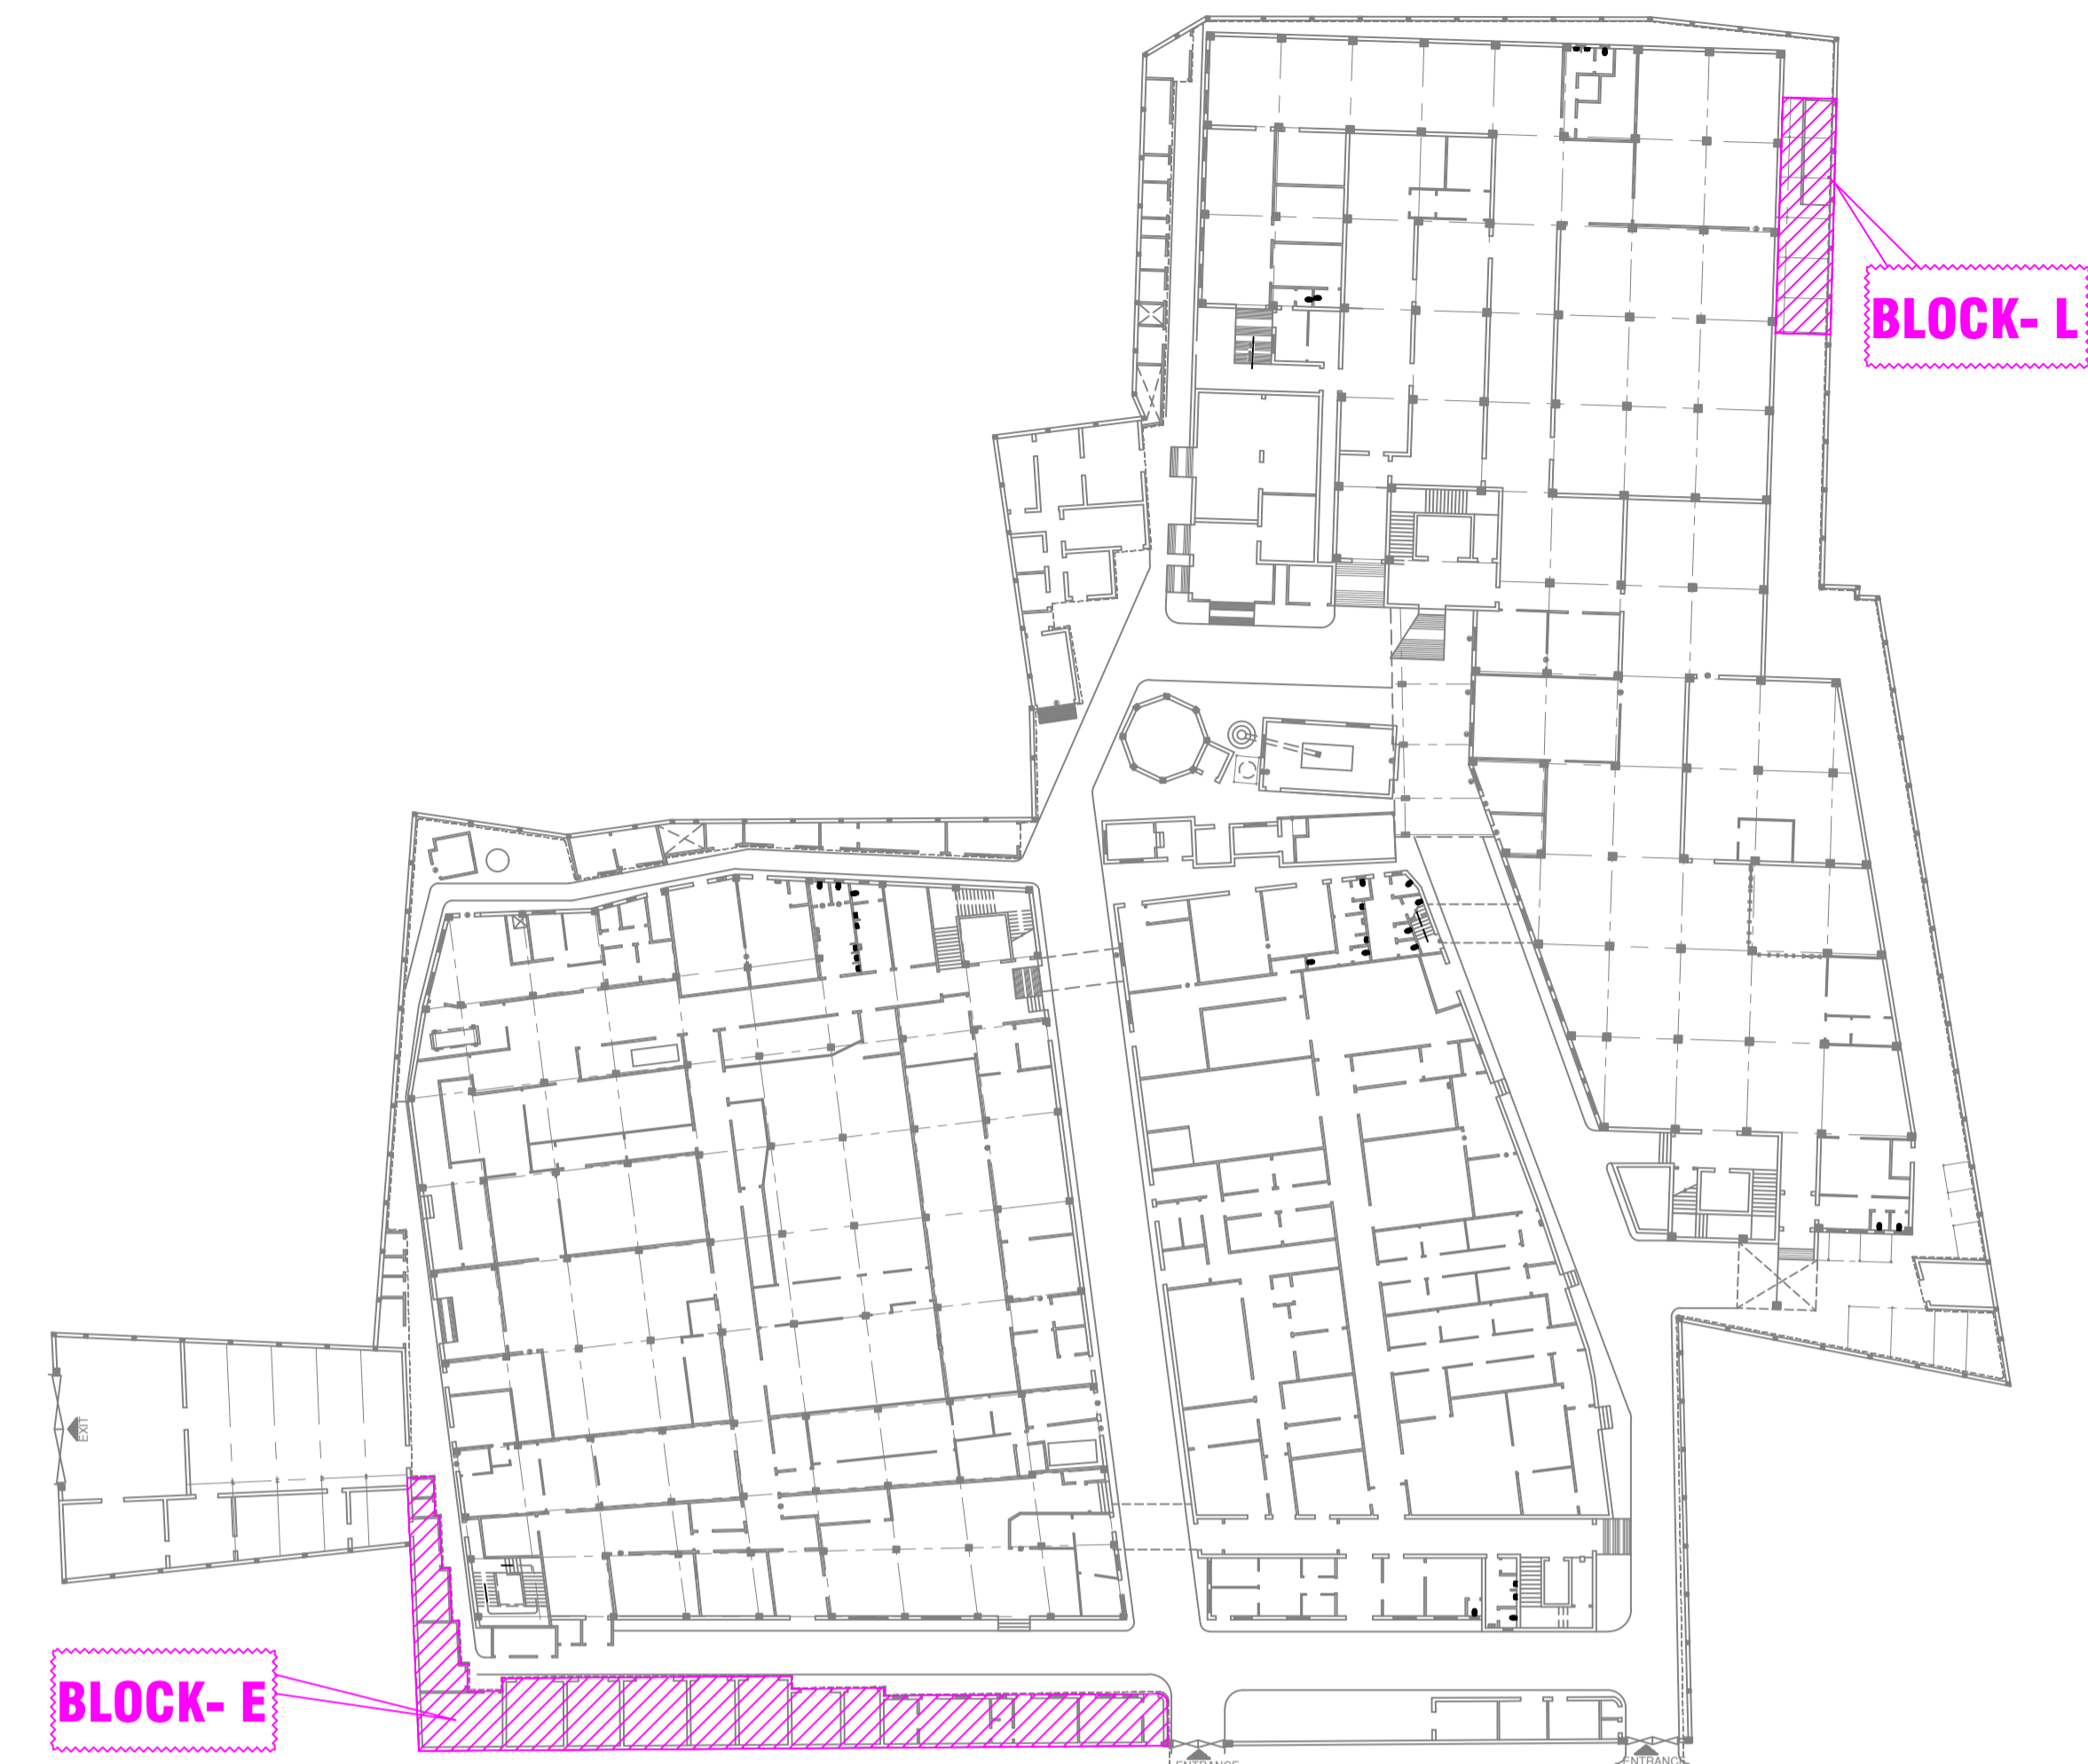

GROUND FLOOR LAYOUT PLAN OF SITE PLAN BLOCK NO - L (SCALE-1:100)

GROUND FLOOR LAYOUT PLAN OF SITE PLAN BLOCK NO - E (SCALE-1:100)

CLIENT:-			
DEY'S MEDICAL STORES (MFG) LIMITED			
ADDRESS:-			
62, BONDEL ROAD, KOLKATA-700019			
 N	SUBJECT:-	DRAWN BY	PINAKI
		CHECKED BY	JOY
		APPROVED	
		SCALE	1:100
		DATE	29.07.2022
		REV.	0
LAYOUT PLAN & SECTIONAL DETAILS OF BLOCK -E	SHEET NO.	12 of 15	Consultant SHILPA BANDHAB A friendly professional team of interior consultants OFFICE ADDRESS:- 16no. college st. 4th. floor, room no-50 kolkata-700 012, (9836480777)