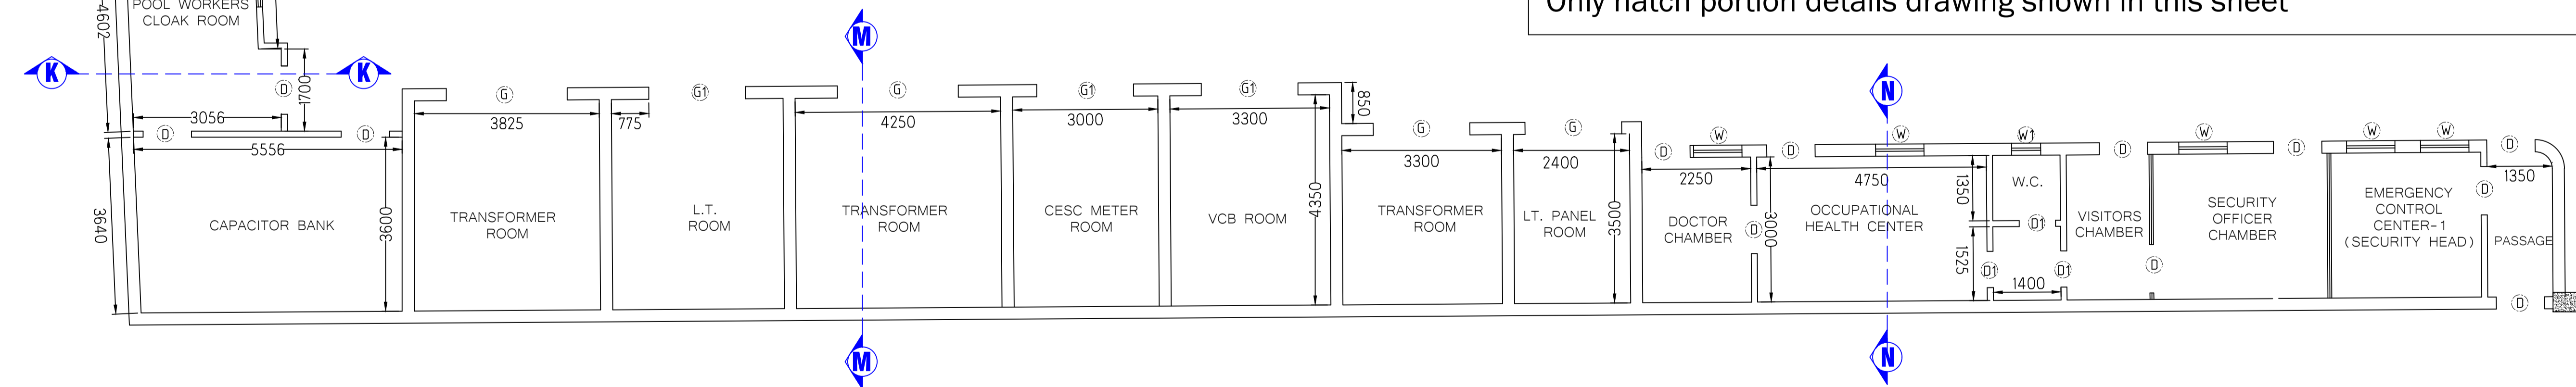

GROUND FLOOR LAYOUT PLAN OF SITE PLAN BLOCK NO - L (SCALE-1:100)

GROUND FLOOR LAYOUT PLAN OF SITE PLAN BLOCK NO - E (SCALE-1:100)

CLIENT:-			
DEY'S MEDICAL STORES (MFG) LIMITED			
ADDRESS:-			
62, BONDEL ROAD, KOLKATA-700019			
 N	SUBJECT:-	DRAWN BY	PINAKI
		CHECKED BY	JOY
		APPROVED	
		SCALE	1:100
		DATE	29.07.2022
		REV.	0
LAYOUT PLAN & SECTIONAL DETAILS OF BLOCK -E	SHEET NO.	12 of 15	Consultant SHILPA BANDHAB A friendly professional team of interior consultants OFFICE ADDRESS:- 16no. college st. 4th. floor, room no-50 kolkata-700 012, (9836480777)